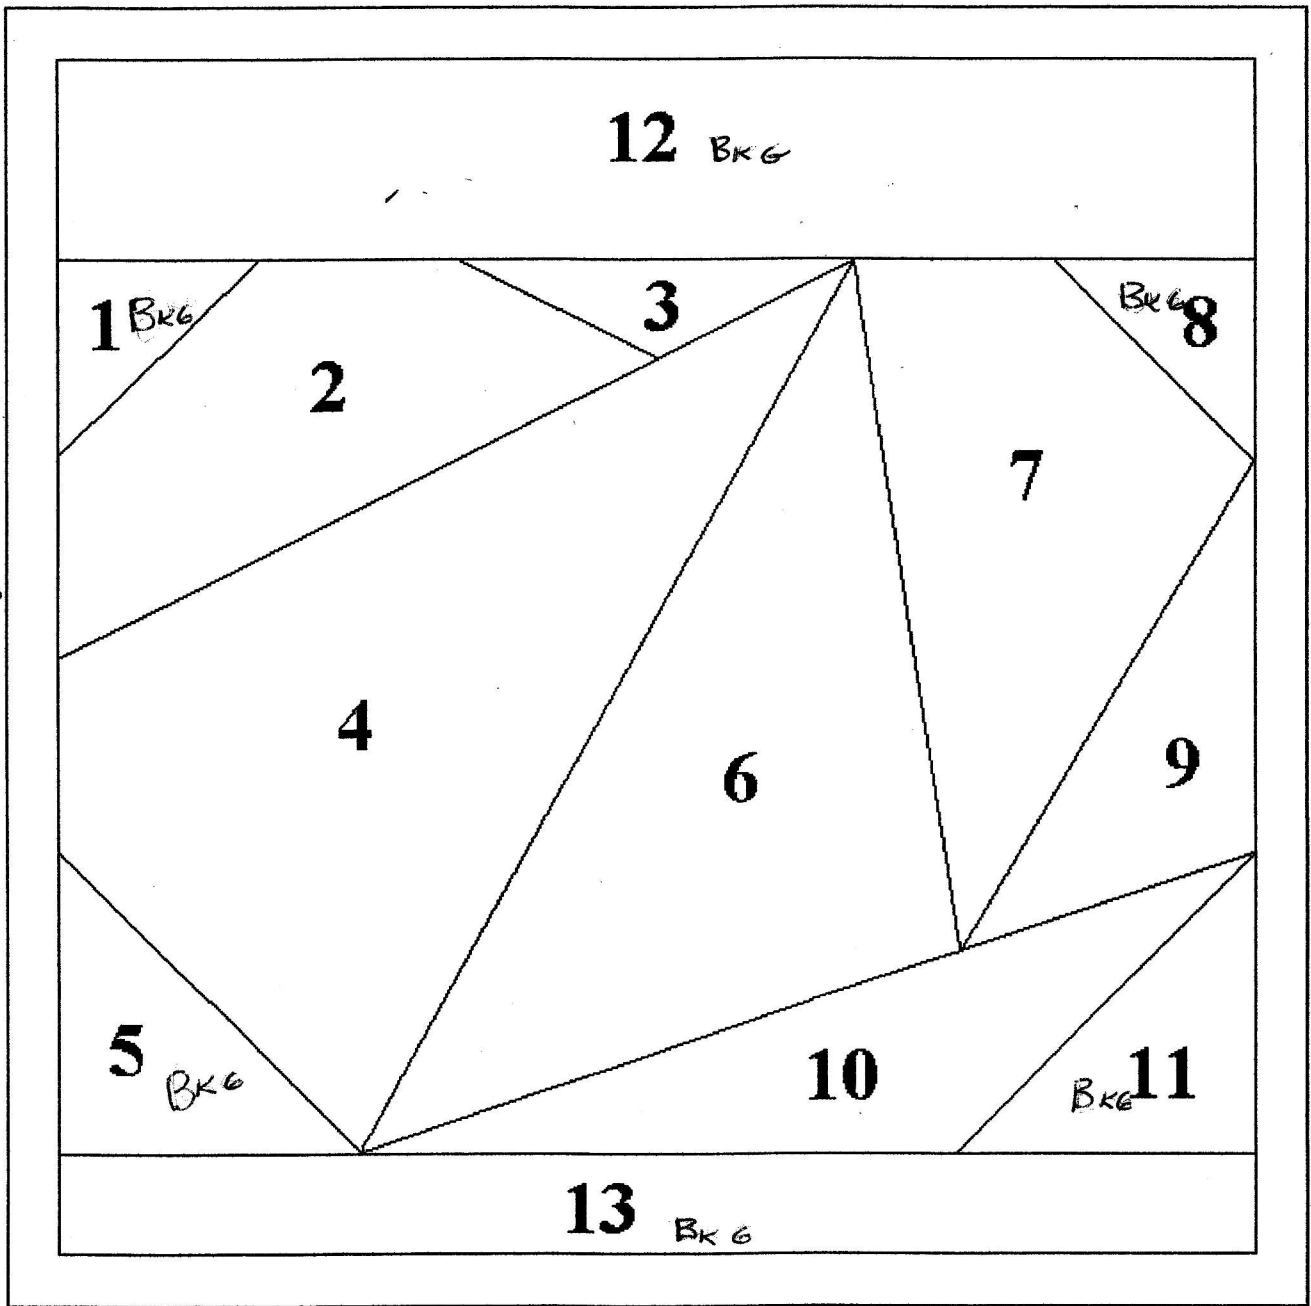

# CHRISTMAS TREE

ORNAMENT

PATTERN W/ # SEQUENCE

AND

TEMPLATE PATTERN

1/4" SEAM ALLOWANCE IS INCLUDED ON TEMPLATES

# 12  $1\frac{1}{2}'' \times 6\frac{1}{2}''$

# 13  $1'' \times 6\frac{1}{2}''$

Applique Pumpkin Stem